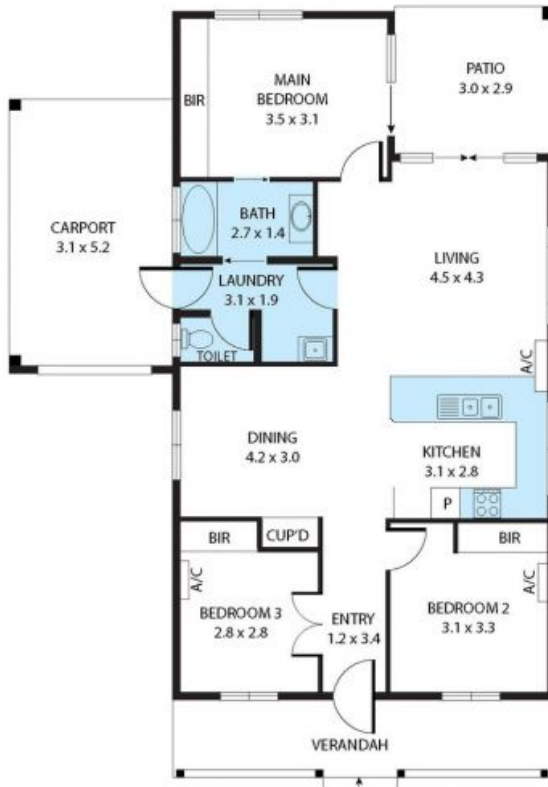

15 Michelia Close, Kirwan 4817