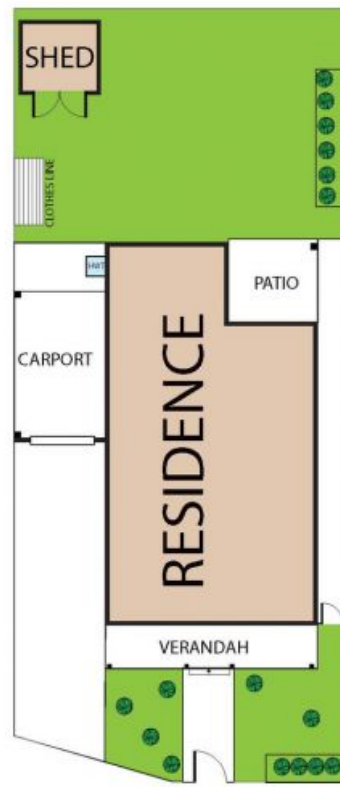

15 Michelia Close, Kirwan 4817