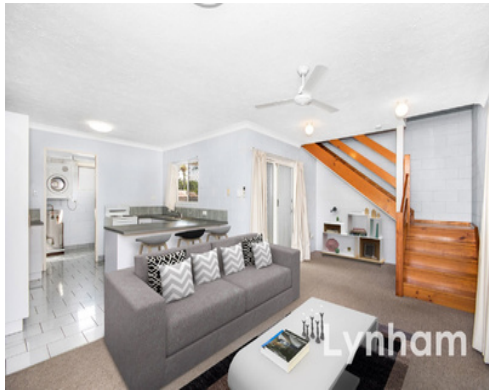

Lynham

Lynham

Lynham

Lynham

PRICE GUIDE: \$350 PER WEEK

Centrally Located Townhouse

Nestled in a quiet street that runs off the City end of Queens Road is this immaculate 2 bedroom townhouse. Within a 5 minute drive to the city, and major shopping centres, it's central location makes it a convenient residence.

The Property

- Large spacious main bedroom
- Balcony off Main bedroom
- Built-in robes to bedrooms
- Storeroom upstairs
- Main bathroom with bath/shower combo.
- Fully Air-conditioned
- Plenty of Kitchen cupboard space
- Internal Laundry
- Extra toilet downstairs.
- Private courtyard