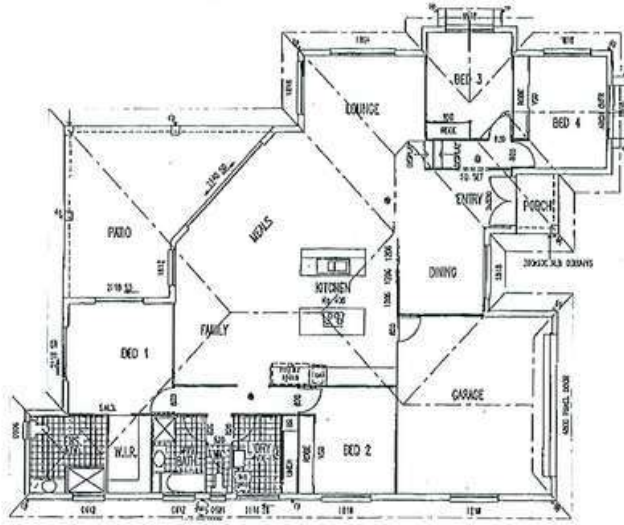

**PRICE GUIDE:** Contact agent

Area: 703 m2

The home is spacious and has an attractive floorplan.

The kitchen is at the heart of the home and overlooks the large living areas.

All four bedrooms have built in robes and the main bedroom has a private ensuite.

**FLOOR PLAN**

LIVING	137.35	Sqft
PORCH	1.10	Sqft
PKID	22.80	Sqft
GARAGE	37.20	Sqft
TOTAL	208.35	Sqft