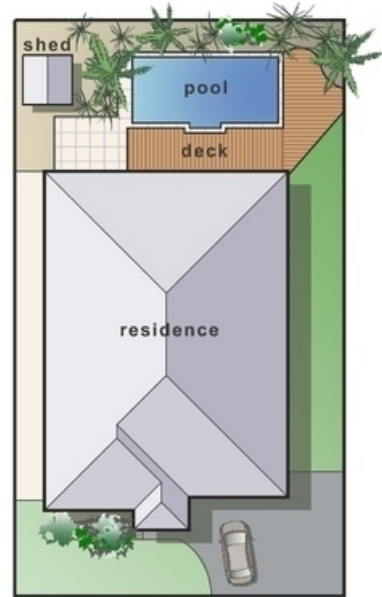

area
residence (inc garage) 230m²
patio 25m²
total 255m²