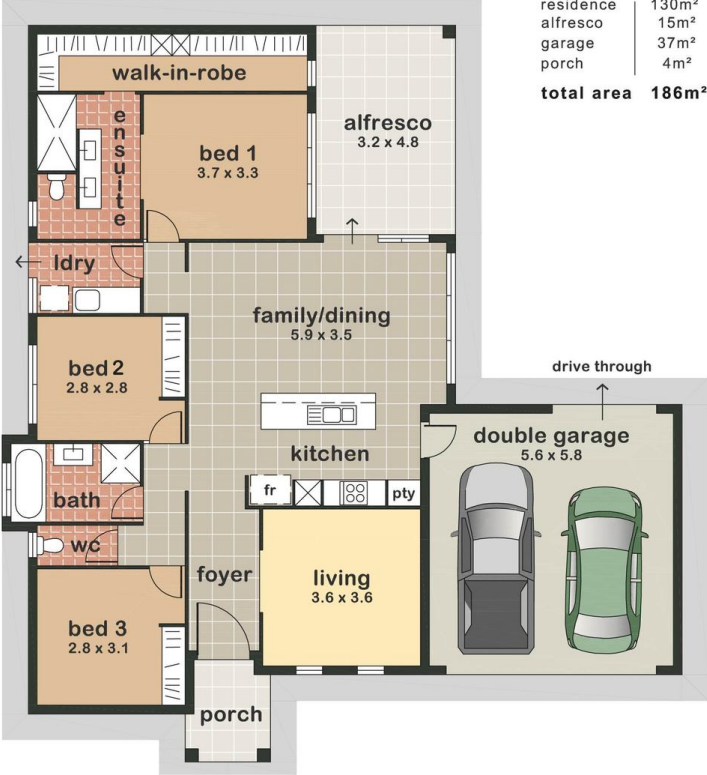

Franklin Drive