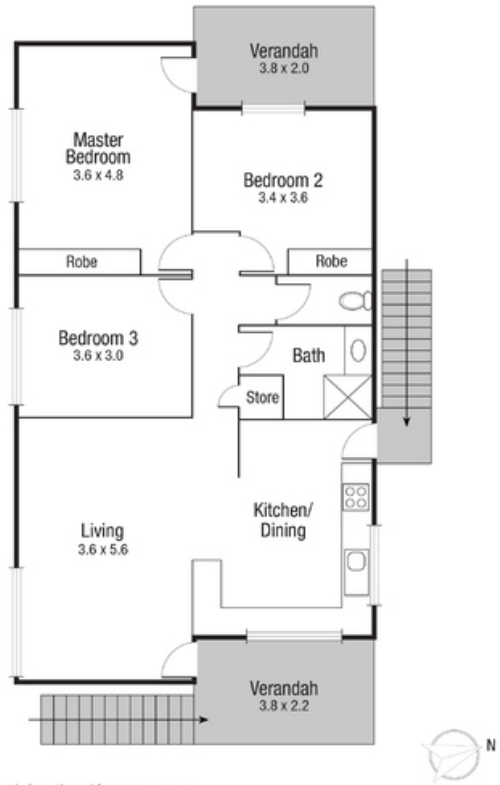

Scale in metres. Indicative only. Dimensions are approximate. All information contained herein is gathered from sources we believe to be reliable. However we cannot guarantee its accuracy and interested persons should rely on their own enquiries.

TOTAL : 107.66sq.m

49 Cuthbert