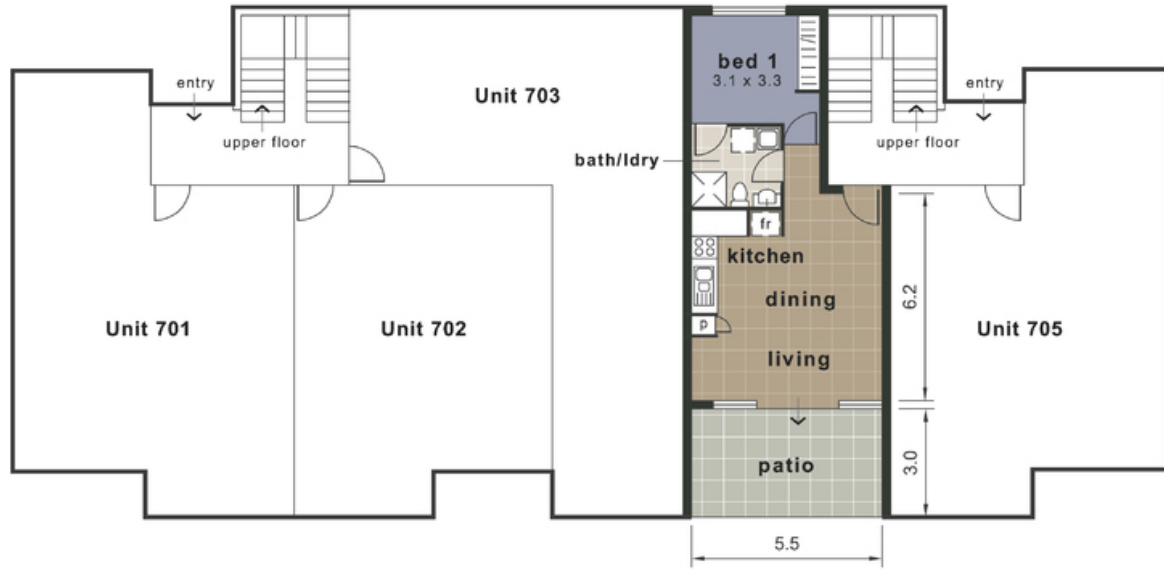

THE PROPERTY

- 1 Bedroom with built-in
- Two way bathroom combined with laundry
- Good size lounge / dining area
- Smart modern kitchen
- Ground floor unit
- Secure complex with remote controlled gate
- Balcony with privacy panels
- Pool

Unit 704	
unit	58m ²
patio	16m ²
total	74m²