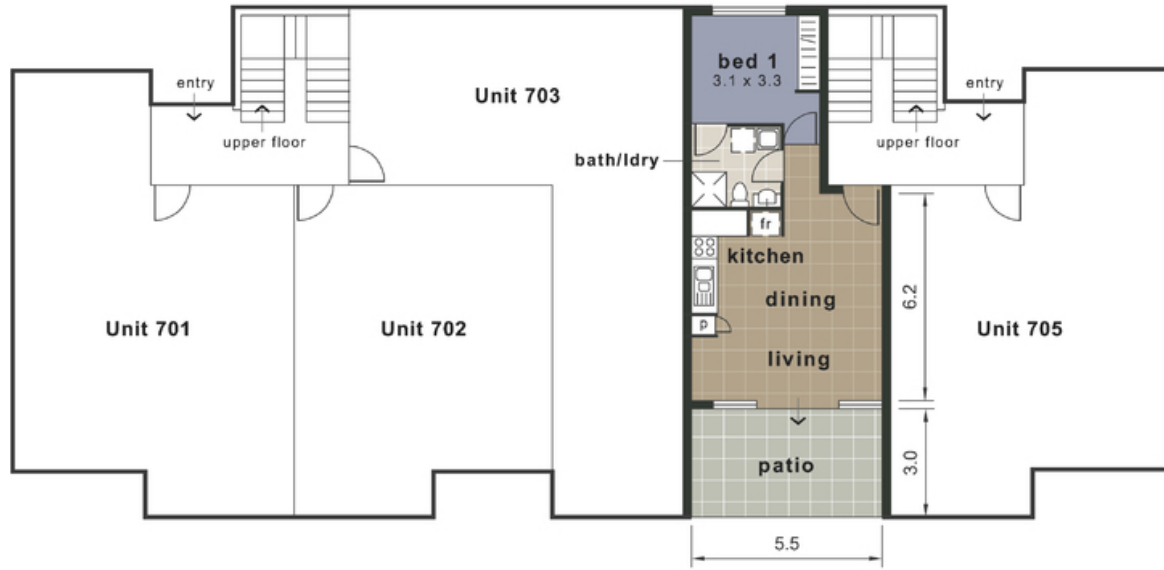

THE PROPERTY

- 1 Bedroom with built-in
- Two way bathroom combined with laundry
- Good size lounge / dining area
- Smart modern kitchen
- Ground floor unit
- Secure complex with remote controlled gate
- Balcony with privacy panels
- Pool

Unit 704

unit	58m ²
patio	16m ²
total	74m²