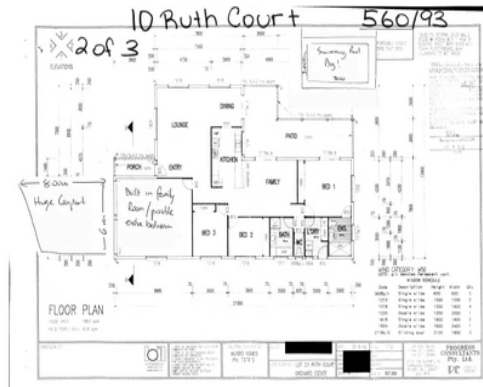

Spend Christmas in the POOL!

CANT MAKE INSPECTIONS FROM 9-5? NO PROBLEMS! CALL OUR OFFICE FOR AN AFTER HOURS APPOINTMENT

This large 235sqm home sitting on 776sqm close to Dairy Farmers Stadium, Willows Shopping Centre, schools, parks and other major amenities.

It is fully air conditioned and has multiple living areas as well as a converted double garage with multi function use.

- Large in-ground pool with 6 Star Energy Pool Pump
- 3 bedrooms plus a 36m2 multi-use room, ideal for teenagers or young adults
- 2 bathrooms
- Multiple living areas.
- Fully airconditioned; ceiling fans throughout.
- Entertainment area with dining gazebo.
- Solar hot water.
- Huge carport 6.5 x 6-8m. Enough room for y

Lynham & Co.
RENTALS

Lynham & Co. Rental

GrahamLynham
REALESTATE

OFFICE

37Thuringowa Drive, Kirwan
07 4723 3222