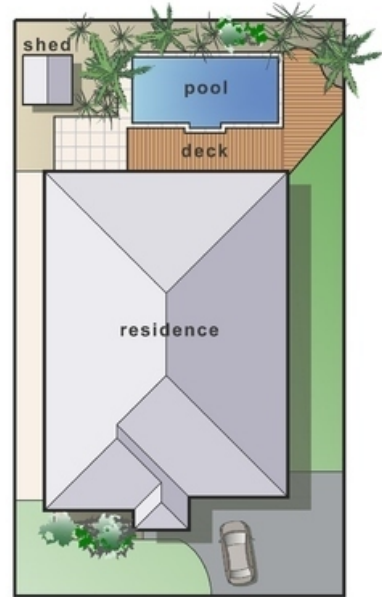

area
residence (inc garage) 230m²
patio 25m²
total 255m²