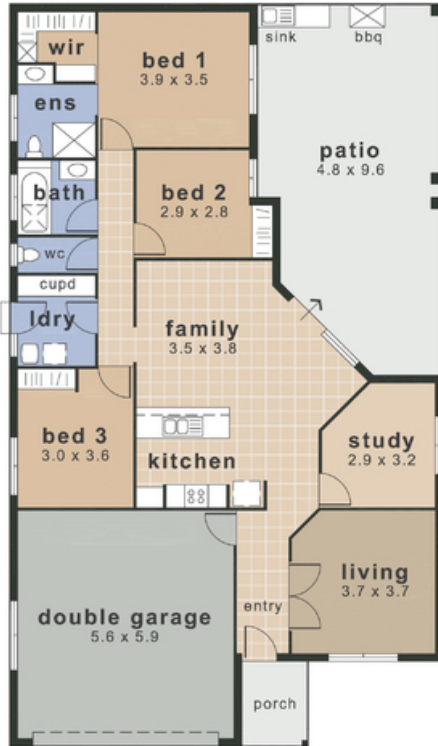

**PRICE GUIDE:** \$315,000.00

Area: 728 m2

## Let me entertain you!

Located in a quiet court on an impressive 728 m2 allotment this beautiful 3 bedroom home plus study is in the sought after suburb of North Shore.

From the street the home commands a second look with its inviting street appeal, and once inside the home does not disappoint.

Once in the main living area, the centrepiece of the well thought out design, the kitchen overlooks an air conditioned open plan tiled living area which includes the family and dining rooms and opens out to a large patio ideal for entertaining. As soon as you see it you'll envisage entertaining friends and family

# 7 Romboli Court | Burdell

This illustration is indicative only and whilst care has been taken to produce an accurate representation, interested parties should undertake their own investigations

residence	127m <sup>2</sup>
patio	40m <sup>2</sup>
garage	33m <sup>2</sup>
shed	42m <sup>2</sup>
<b>total area</b>	<b>242m<sup>2</sup></b>