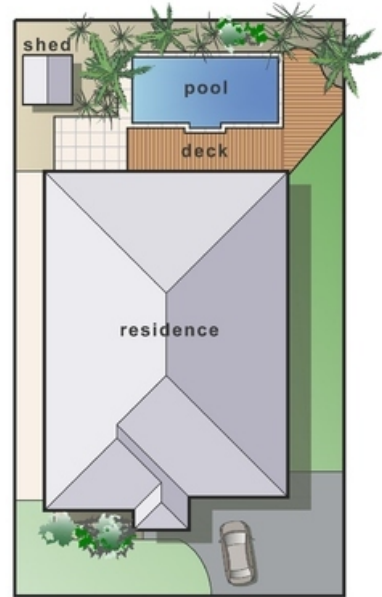

Area: 700 m2

Elegant, Stunning & Spacious

Positioned within a blue ribbon locale, this superbly crafted, perfectly configured family residence showcases stylish interiors with warm neutral hues creating inviting living spaces with an elegant finish.

THE PROPERTY

- 4 Good size bedrooms
- Large open plan living/dining area
- Stunning kitchen with stone benchtops and glass splashbacks
- Gas cooktop, stainless steel oven and good size pantry
- Theatre room with plush carpet and sliding doors
- "Kids Retreat" outside 3 bedrooms and main bathroom
- Large master bedroom with walk around robe
- Stunning ensuite with double vanity, separate toilet and double shower
- Large double sliding doors to patio
- Extra large patio with polished concrete floors
- Sparkling inground pool with timber decking
- Glass pool fencing
- Concrete pad at side of house for extra ca

Lynham & Co.
RENTALS

Lynham & Co. Rental

OFFICE

37Thuringowa Drive, Kirwan
07 4723 3222

area
residence (inc garage) 230m²
patio 25m²
total 255m²