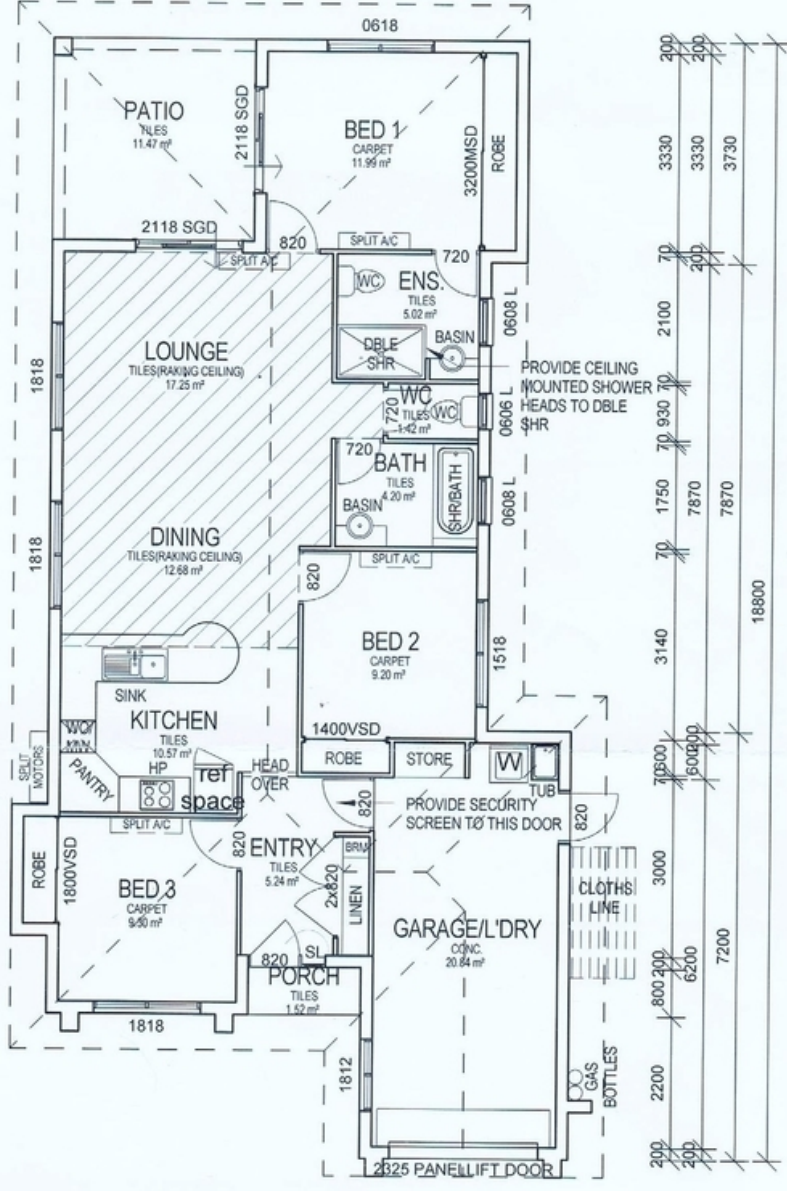

THE PROPERTY

- 3 Spacious bedrooms
- Spacious open plan living area
- Master bedroom with built in robe and private ensuite
- Ensuite has double shower
- Gorgeous kitchen with overhead cupboards, ample storage
- Dishwasher & quality stainless steel appliances
- Large pantry
- Tiled all weather patio
- Sparkling in ground pool
- Fully air conditioned with split systems
- Fully Security Screened

3400	9500	1300	2200	2400
3200	9300	200	1100	2200
3330	9430	200	200	2200
		70	3100	2200
		200		2200
		200	1800	2200
		200		2200
		70		2200
		200		2200
				2200

3330	2100	18800	3000
3330	2100	7870	3140
3730	2100	7870	3140
	70	7870	7200
	70	7870	7200
	930	7200	7200
	70	7200	7200
	1750	7200	7200
	930	7200	7200
	70	7200	7200
	7870	7200	7200
	7870	7200	7200
	18800	7200	7200

600	4000	70	2930	200	1200	200
600	3000	70	1560	600	3100	200
600	3000	200	1900	200	3100	200
600	3400		1900		3500	
			9400			